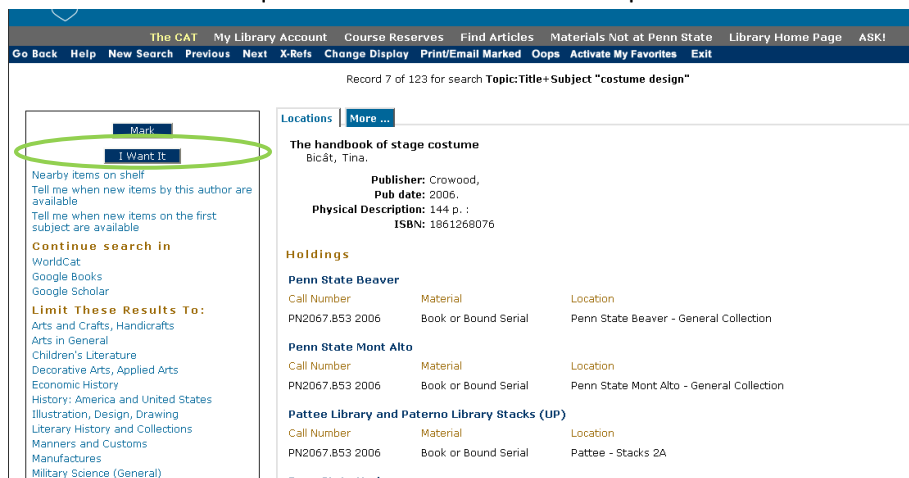

- Use the I WANT IT button to request a book from another campus.